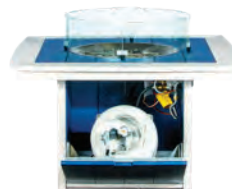

Flip-Down Tank Access keeps your propane tank out of the weather, yet easily accessible.