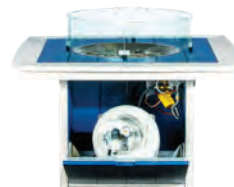

Flip-Down Tank Access keeps your propane tank out of the weather, yet easily accessible.