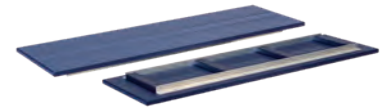

- **804L** Poly Fire Table Lid
  12 x 42