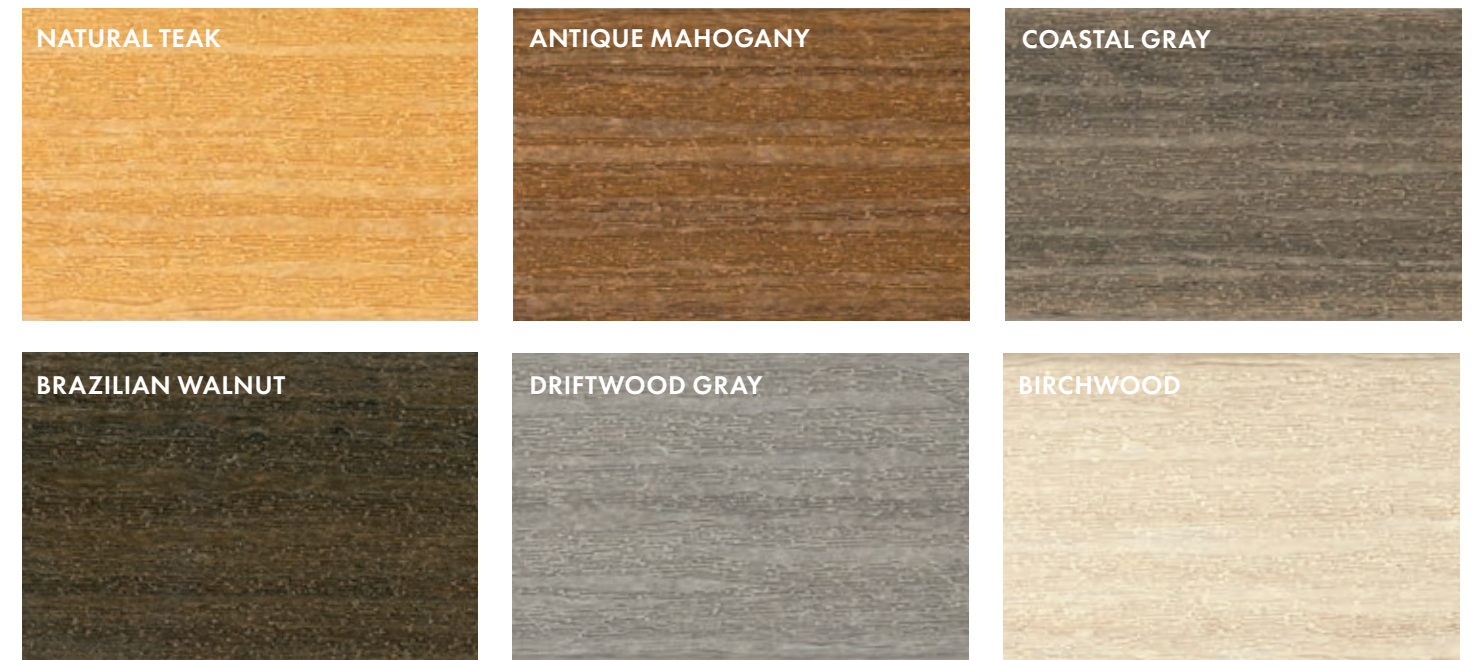

Color Swatches

Standard

Brights

Wood Grain

Index

448A Paradise PUB Armchair
30 x 35 x 50

447A Paradise Balcony Armchair
30 x 35 x 44

446A Paradise Dining Armchair
30 x 30 x 38