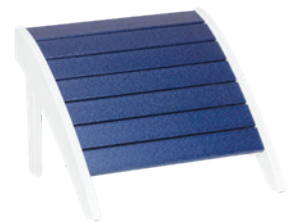

**534A** Fenwick Pub Armchair  
30 x 35 x 52

**533A** Fenwick Balcony Armchair  
30 x 35 x 46

**532A** Fenwick Dining Armchair  
30 x 30 x 40

**410** Fenwick End Table  
18 x 15 x 19

**534A-S** Fenwick Swivel Pub Armchair  
30 x 34 x 52

**533A-S** Fenwick Swivel Balcony Armchair  
30 x 34 x 46

**532A-S** Fenwick Swivel Dining Armchair  
30 x 31 x 41

**411** Fenwick Coffee Table  
36 x 15 x 19

Open

**530** Fenwick Folding Adirondack  
30 x 37 x 41

Closed

**530** Fenwick Folding Adirondack  
30 x 12 x 49

**406** Settee Table  
28 x 22 x 2

**408** Ottoman  
22 x 19 x 16

**511** 54" Bench  
54 x 14 x 18

**513** 6' Bench  
72 x 14 x 18

**422** Rocker  
25 x 33 x 48